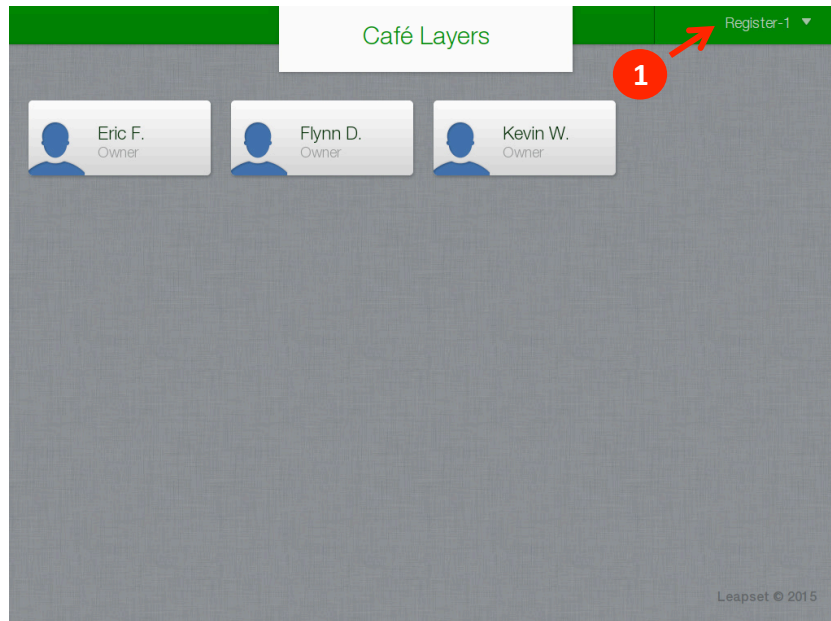

Locating your CAKE ID in your POS

1. Click on the register name in the top right portion of the POS Sign In screen to expose a dropdown.

2. Your CAKE ID is displayed in the first row of the dropdown, e.g. c0020-10160021.