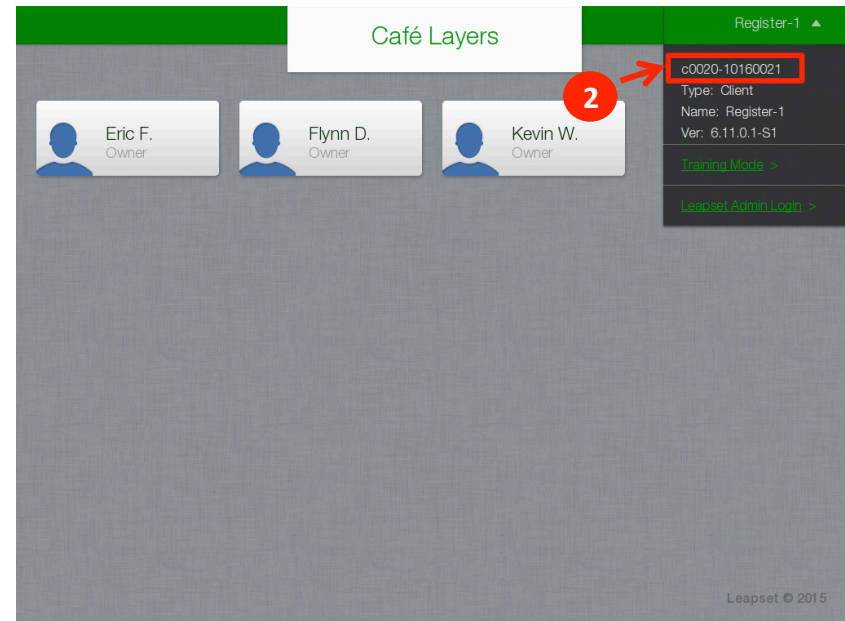

Locating your CAKE ID in your POS

1. Click on the register name in the top right portion of the POS Sign In screen to expose a dropdown.

2. Your CAKE ID is displayed in the first row of the dropdown, e.g. c0020-10160021.